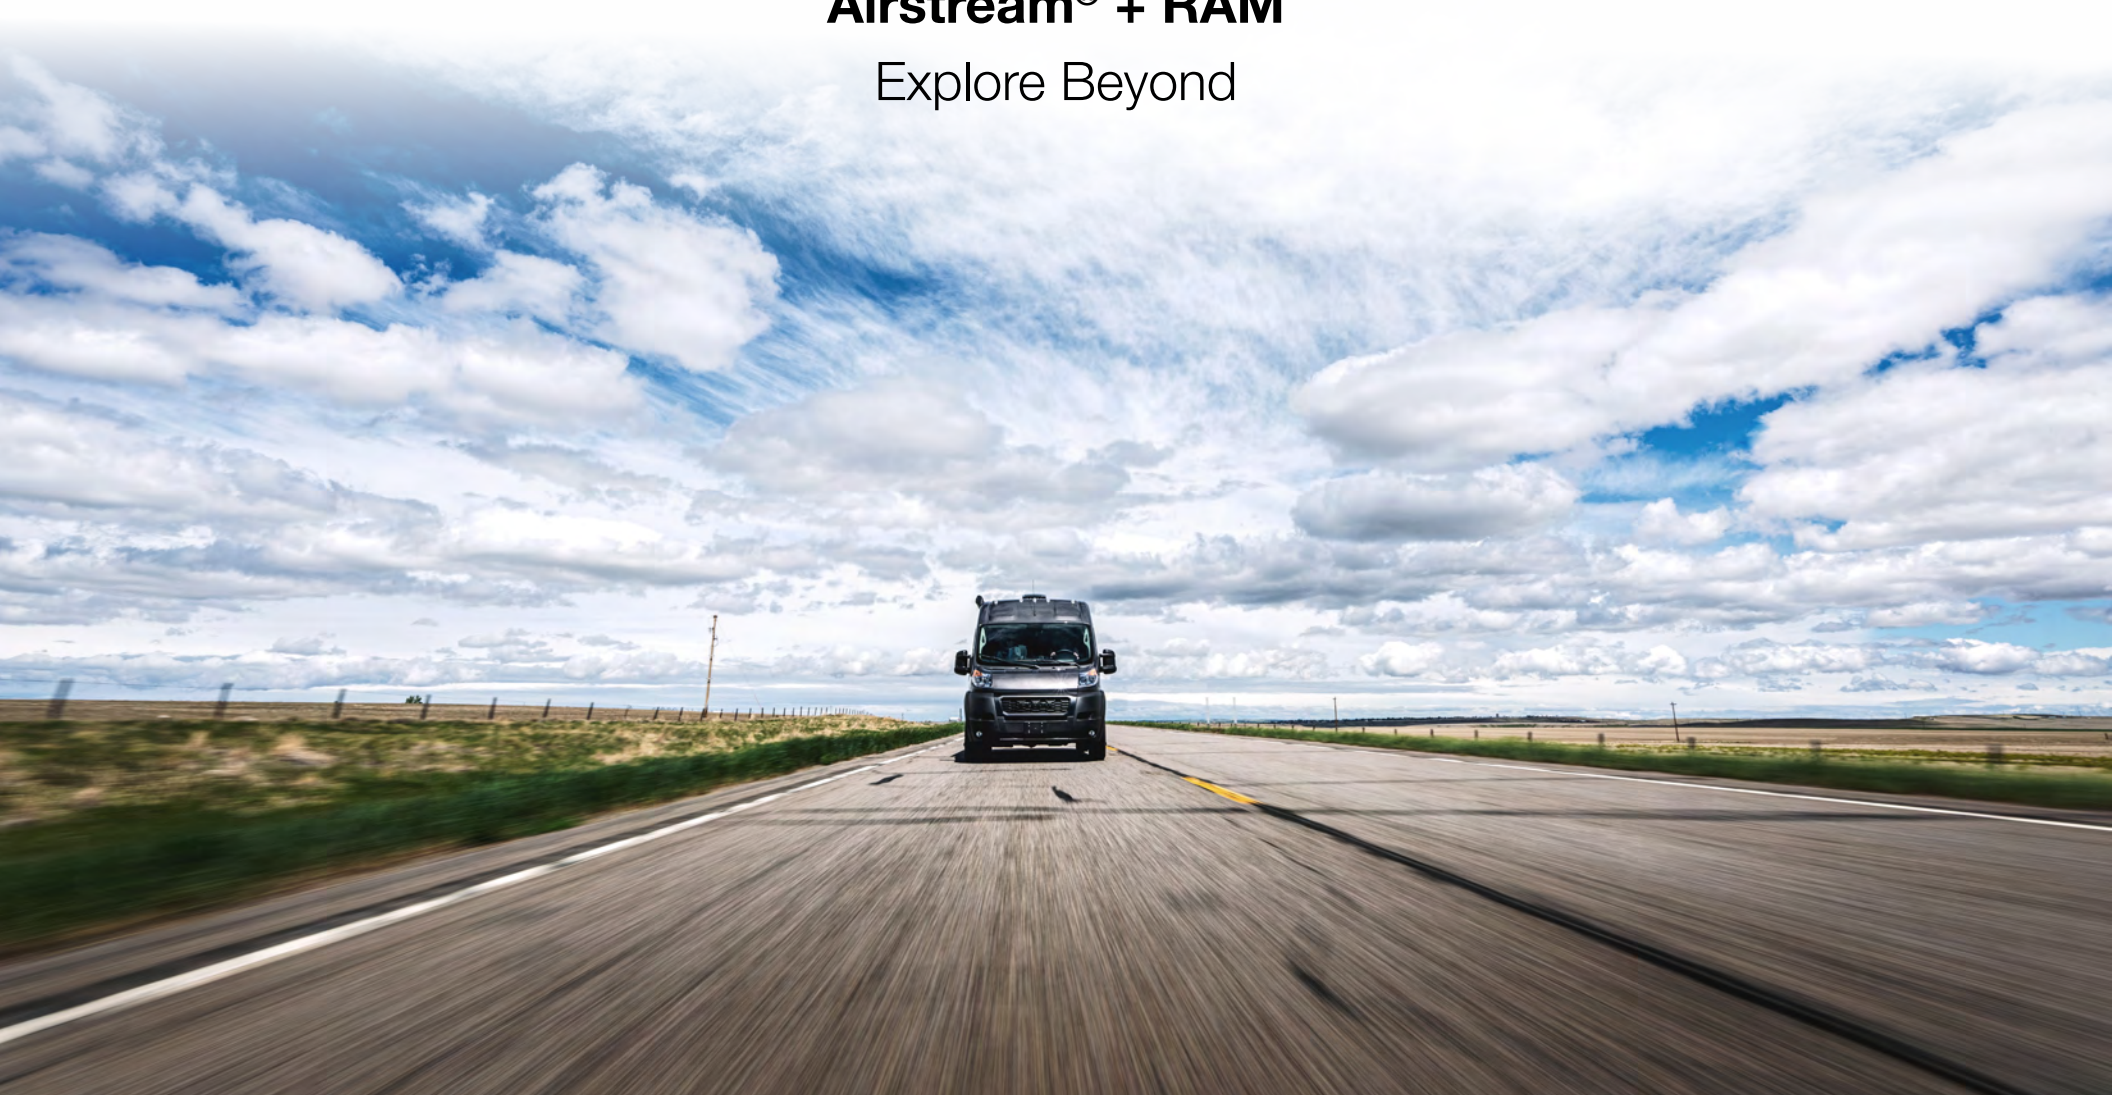

Airstream® + RAM

Explore Beyond

AIRSTREAM®

419 West Pike Street
P.O. Box 629
Jackson Center, OH
45334 USA

937-596-6111
www.airstream.com

Product information, specifications, and photography in this brochure were as accurate as possible at time of printing. Photographs may contain some features that are optional on your vehicle.

Since we continually strive to improve our products, actual products may differ. Prices and specifications are subject to change without notice. All capacities are approximate and dimensions are nominal. Some features or options may be different or unavailable in other countries.

Warning – The recreational vehicle weight must remain within the manufacturer's specified chassis weight limit. Do not overload the recreational vehicle through the addition of water, options, cargo or otherwise.

AIRSTREAM and all related model names, slogans, logos, and trademarks used herein are owned or are used under license by Airstream, Inc. RAM ProMaster® are registered trademarks of FCA US LLC. used with permission.

All content and images
© Airstream 2022

MKT-000022 D
6/21